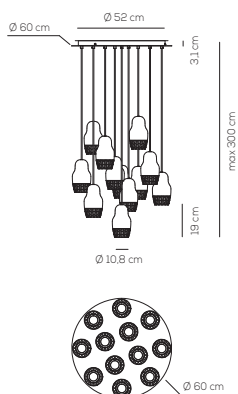

SP FEDO 12
Design by Dima Loginoff

Collection consisting of recessed downlight and suspended lamps. Available in several colours and sizes. LED light source with GU10 fitting.

Typology: SUSPENDED LAMP

Ratings

- GU10
- Downlight
- Surface installation over holes
- Supply voltage ~220-240V
- Switch mode: on-off
- Aluminum/glass shade

SP FEDO 12
kg 17,95 m³ 0,41

Product code composition

FEDORA

Type	Article	Colours	Finish	Source
SP	FEDOR 12	BC white + glass RO rose gold + glass BR bronze + glass CR chrome + glass	BC white varnished metal	GU1 GU10 LED 12 x Max 5,5W only LED bulbs

CE IP20 LED 220-240VAc
example composition code SP FEDOR12 RO BC GU1

For optional accessories please refer to our pricelist, website or contact our representatives

Available colors

RO
Rose Gold

BR
Bronze

CR
Chrome